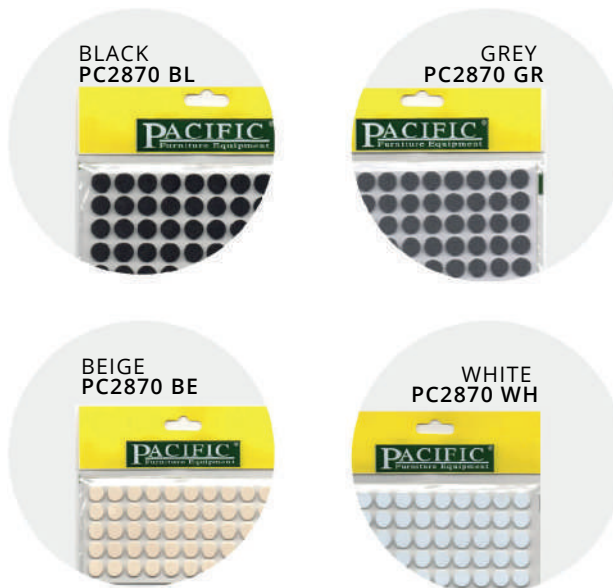

SELF-ADHESIVE EVA CABINET BUMPER PADS PRICE LIST